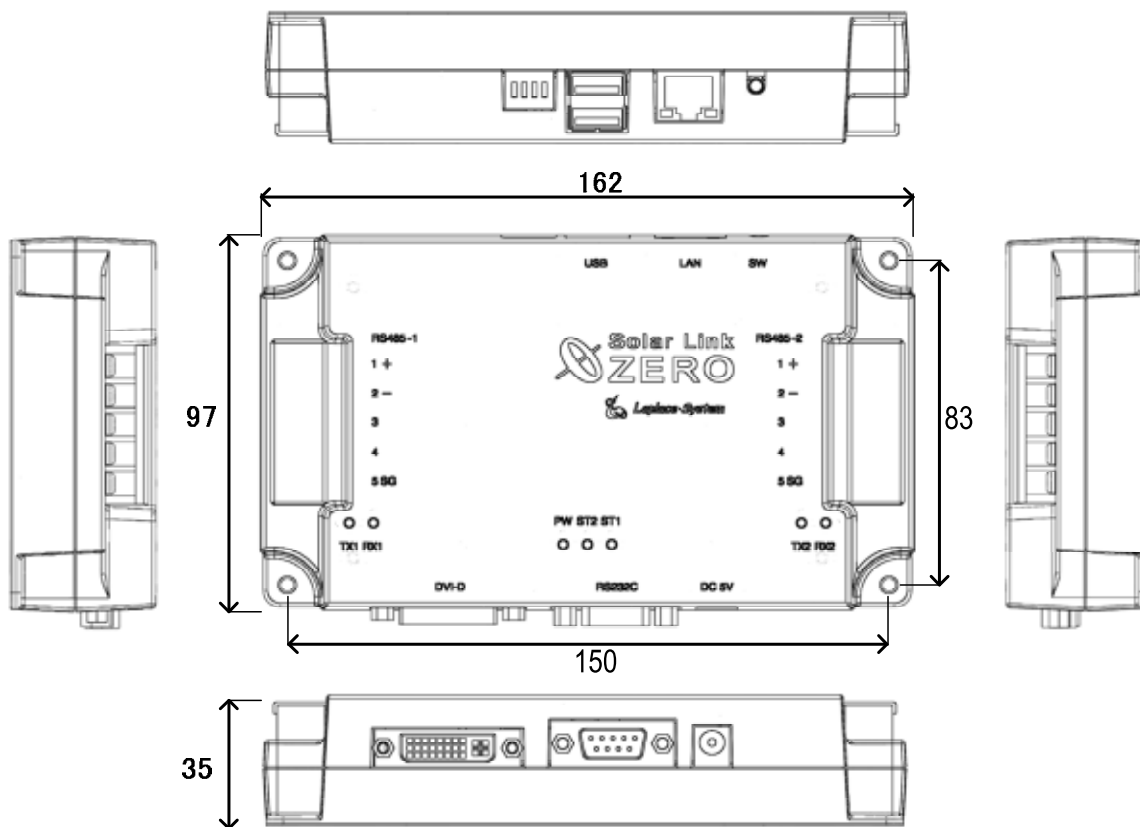

Item	Specification	Unit
Approximate External dimensions	162L X 97W X 35D (6 <sup>3</sup> / <sub>8</sub> X 3 <sup>7</sup> / <sub>8</sub> X 1 <sup>3</sup> / <sub>8</sub> )	millimeters (inches)
Weight	250	grams

Case material: ABS resin

---

Serial ports: 1 x RS-232, 2 x RS-485

---

Ethernet port: 1 x RJ45 10Base-T / 100Base-TX

---

USB ports: 2 x 2.0, Type A

---

Video port: 1 x DVI-D

---

Power connector: 1 x DC 5V, 2A

CAD Drawing